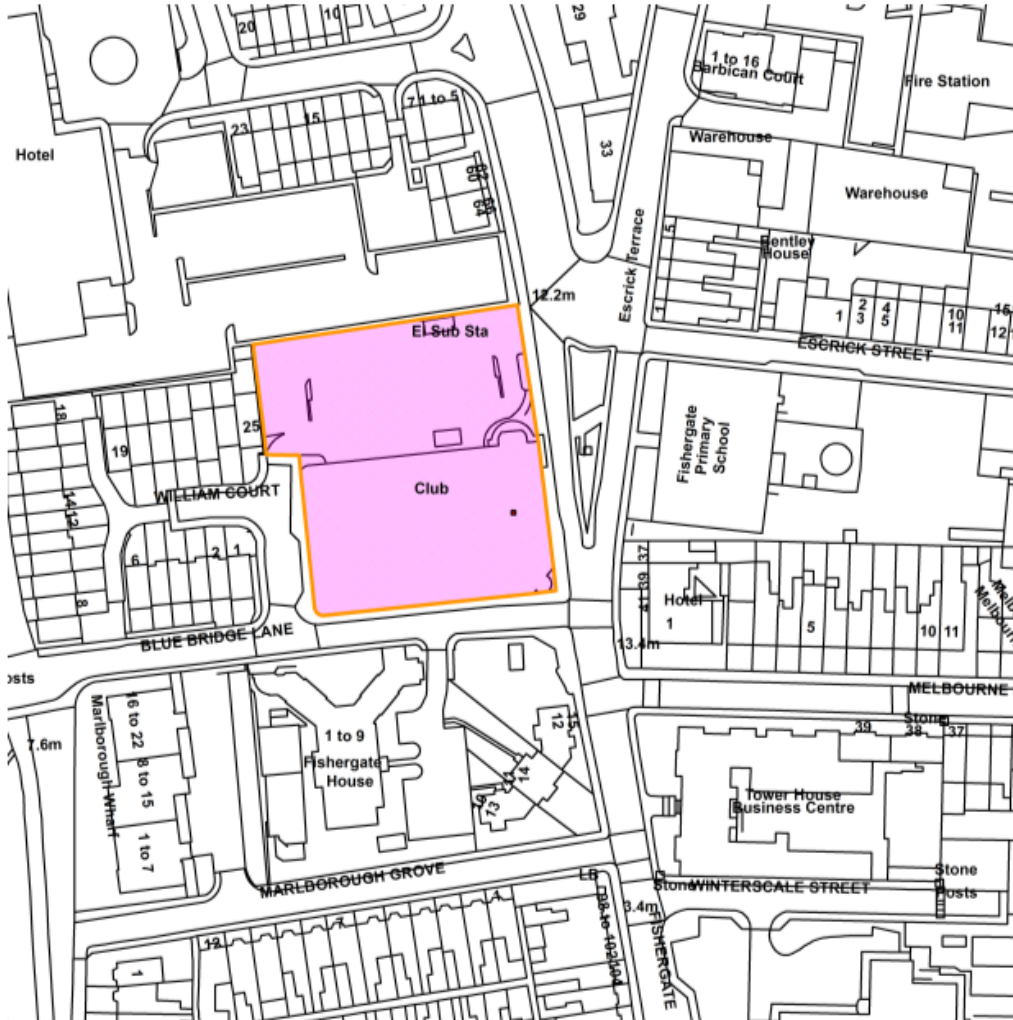

# Mecca Bingo, 68 Fishergate, York YO10 4AR

21/01605/FULM

Scale : 1:1256

Reproduced from the Ordnance Survey map with the permission of the Controller of Her Majesty's Stationery Office © Crown Copyright 2000.

Unauthorised reproduction infringes Crown Copyright and may lead to prosecution or civil proceedings.

Produced using ESRI (UK)'s MapExplorer 2.0 - <http://www.esriuk.com>

<b>Organisation</b>	City of York Council
<b>Department</b>	Directorate of Place
<b>Comments</b>	Site Location Plan
<b>Date</b>	23 November 2021
<b>SLA Number</b>	